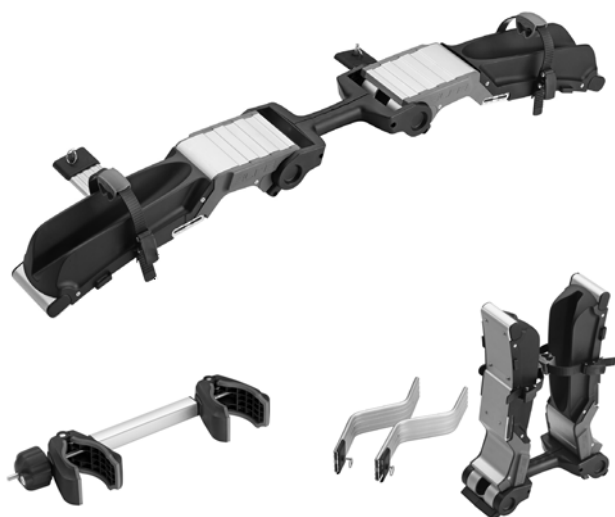

DOLOMITI

TOW BAR CARRIER

ELITE

DESIGN & PERFORMANCE

DOLOMITI 2B RAMP

0143551

Tilting system RAMP to easily load bike.

DOLOMITI 3B RAMP

0143651

Tilting system RAMP to easily load bike.

DOLOMITI 2B

0143501

DOLOMITI 3B

0143601

Suitable for:

E-BIKES

MTB

CITY BIKES

ROAD BIKES

Details:

Easy handling / Foldable / Wheels included.

Fast to install on the tow bar.

Height adjustable.

Adjustable clamp.

Lock: one-key system.

Quick access to trunk.

13 pins powerplug.

Load capacity.

Max bike weight.

0143701

Add one bike to your Dolomiti.

Take a look at the HOW TO video on our YouTube channel:
<https://goo.gl/aDw3lp>.