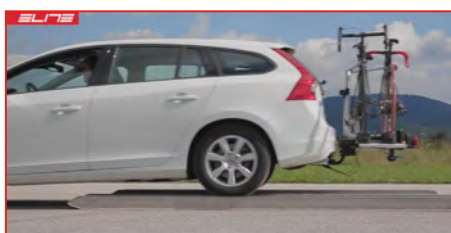

DOLOMITI

TOW BAR CARRIER

ELITE

DESIGN & PERFORMANCE

DOLOMITI 2B RAMP

0143551

Tilting system RAMP to easily load bike.

DOLOMITI 3B RAMP

0143651

Tilting system RAMP to easily load bike.

DOLOMITI 2B

0143501

DOLOMITI 3B

0143601

Suitable for:

E-BIKES

MTB

CITY BIKES

ROAD BIKES

Details:

Easy handling / Foldable / Wheels included.

Fast to install on the tow bar.

Height adjustable.

Adjustable clamp.

Take a look at the ROAD TEST video on our YouTube channel:
<https://goo.gl/TxLMC8>.

Slalom test 70 km/h.

Brake test 80 km/h.

Speed bumps 30 km/h.

Sleeping policeman 30 km/h.

All spare parts available.