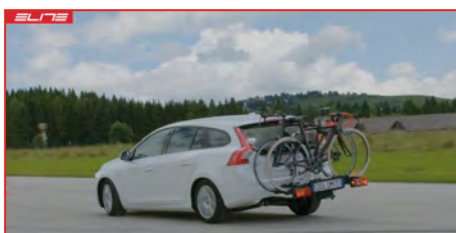

DOLOMITI

TOW BAR CARRIER

ELITE

DESIGN & PERFORMANCE

DOLOMITI 2B RAMP

0143551

Tilting system RAMP to easily load bike.

DOLOMITI 3B RAMP

0143651

Tilting system RAMP to easily load bike.

DOLOMITI 2B

0143501

DOLOMITI 3B

0143601

Suitable for:

E-BIKES

Take a look at the ROAD TEST video on our YouTube channel:
<https://goo.gl/TxLMC8>.

Slalom test 70 km/h.

Brake test 80 km/h.

Speed bumps 30 km/h.

Sleeping policeman 30 km/h.

All spare parts available.